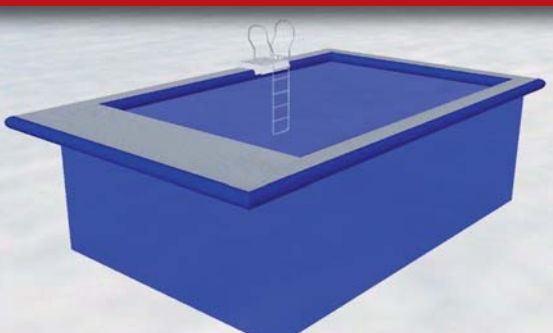

## The new MkII fully Inflatable Sea Pool provides a safe and secure area for swimmers.

The 1.5mm mesh netting prevents all types of Jelly Fish including the deadly "Box Jelly Fish" from entering the swimming area. The newly designed Inflatable support is made in a flat style drop stitch Hypalon fabric and supports the weight of several persons. It is extremely rigid when inflated and does not collapse when in strong wind or tidal conditions.

## SEA POOL

- ✓ Keeps Children safe
- ✓ Keeps swimming area free of the deadly "Box Jelly Fish" and all manner of floating objects
- ✓ Deflates and packs down to a compact package for stowing on board
- ✓ Extremely rigid Inflatable beams with a width of 50cms, which remain rigid in high wind and tidal conditions.
- ✓ Net is made from a rot proof polyester weave with a mesh size of 1.5mm
- ✓ Built to order to any size, the beams are made in "double walled drop stitch Hypalon fabric" and the top has a non slip surface.
- ✓ Optional stainless steel ladder and GRP saddle available.
- ✓ Extremely buoyant, and the beams support several swimmers.
- ✓ Optional extended sun lounging area can be incorporated in the design.

## SEA POOL

### TECHNICAL DATA

Inflatable Beams - Hypalon double walled drop stitch fabric 20cms thick

Beam width- 50cms.  
*(wider widths available)*

Net is made from a rot proof polyester weave with a mesh size of 1.5mm, dyed blue. Net depth normally 2.5 metres